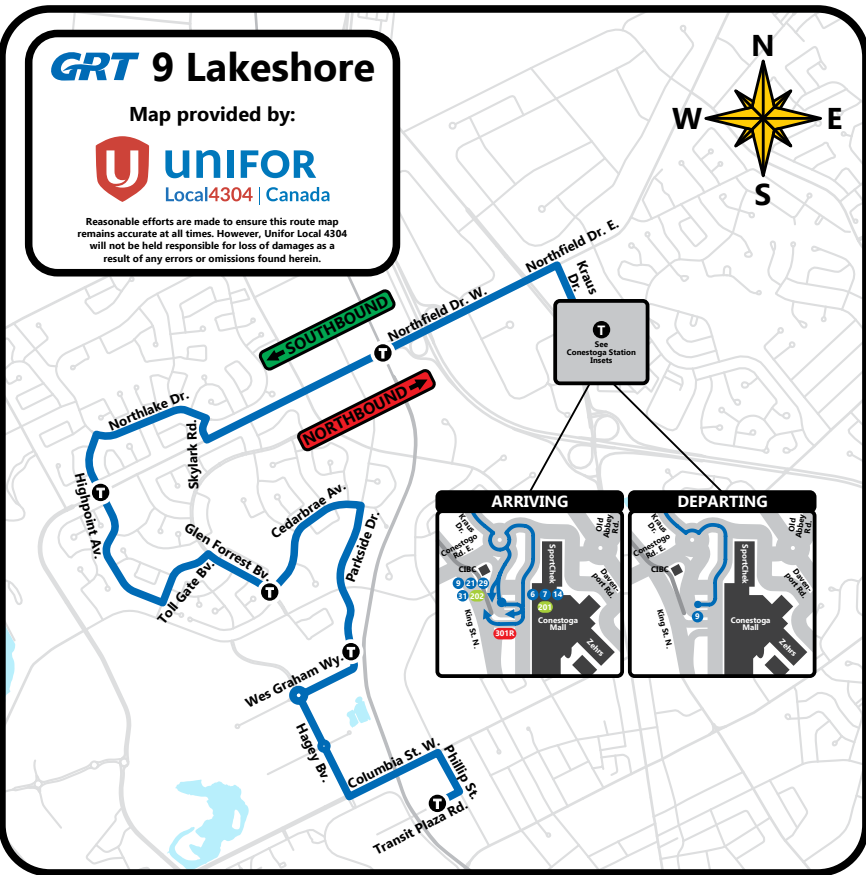

GRT 9 Lakeshore

Map provided by:

See Conestoga Station Insets