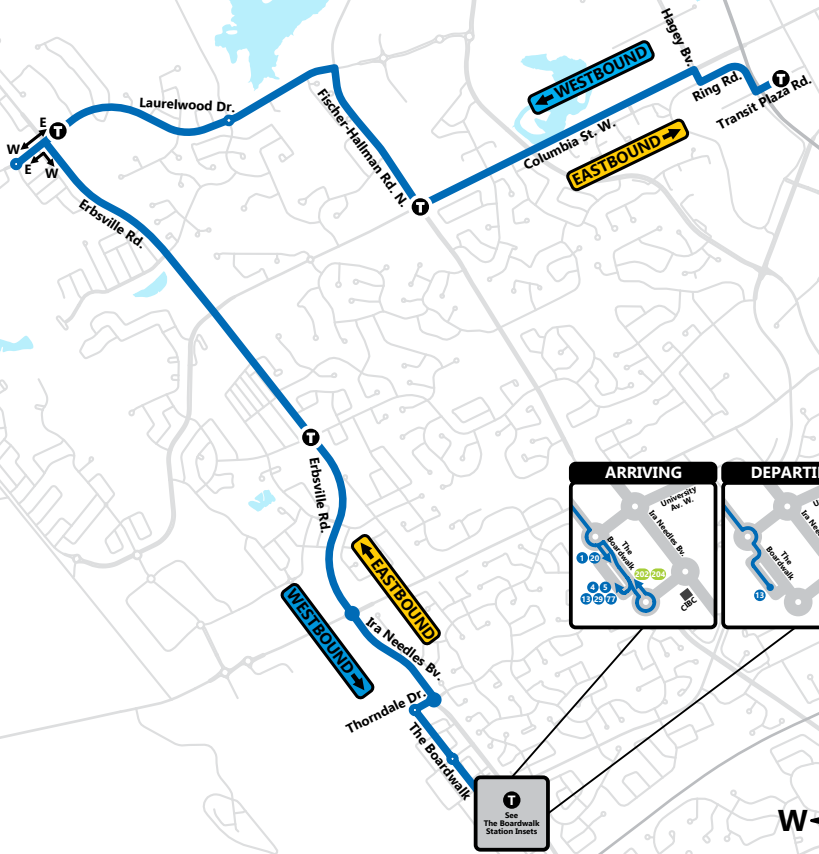

GRT 13 Laurelwood

Map provided by: