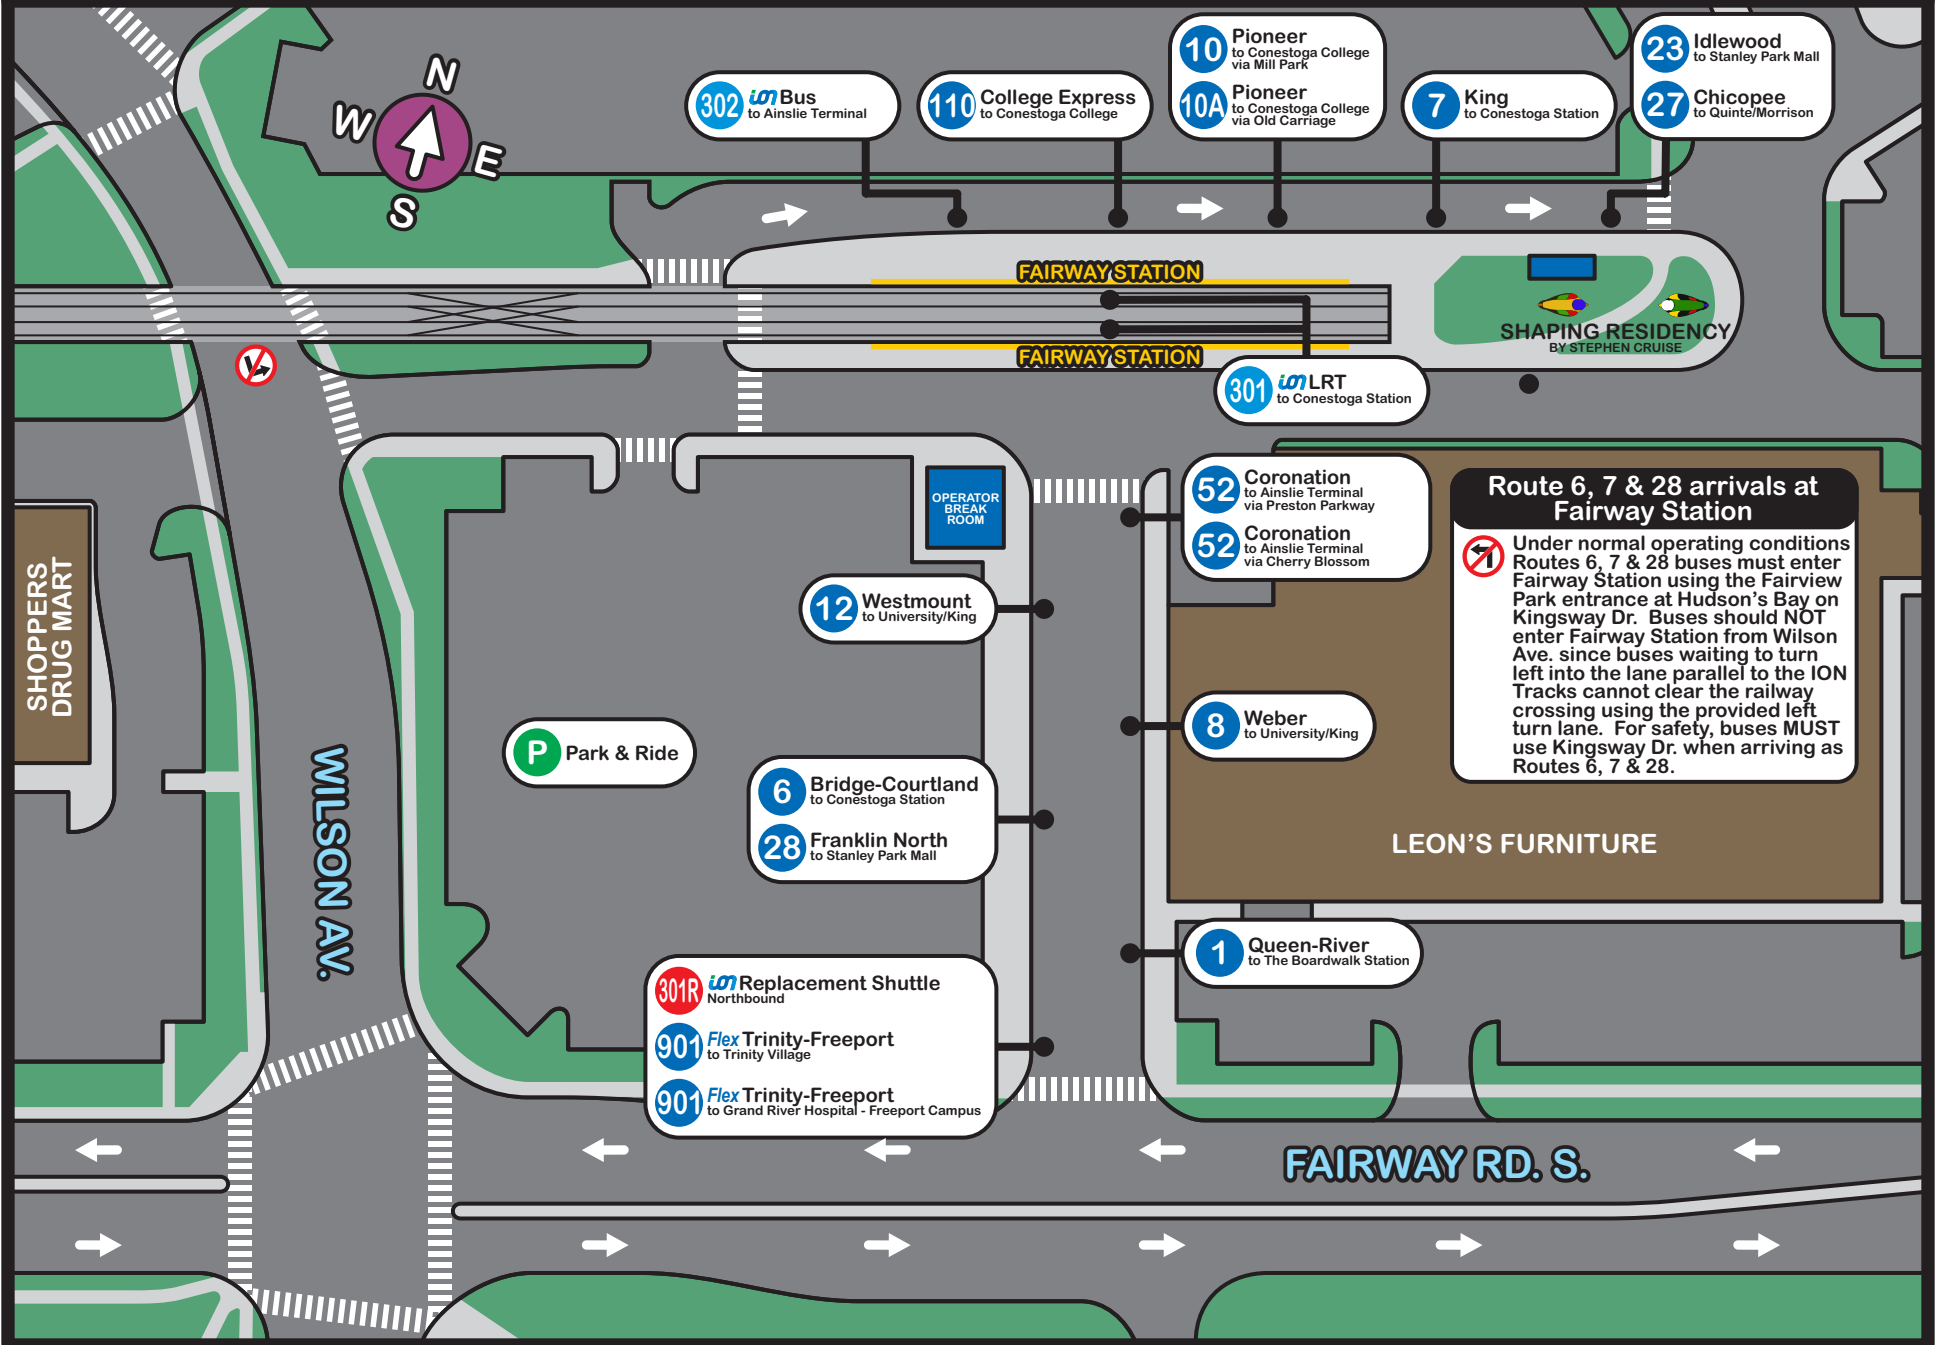

Fairway Station

Route 6, 7 & 28 arrivals at Fairway Station

 Under normal operating conditions Routes 6, 7 & 28 buses must enter Fairway Station using the Fairview Park entrance at Hudson's Bay on Kingsway Dr. Buses should NOT enter Fairway Station from Wilson Ave. since buses waiting to turn left into the lane parallel to the ION Tracks cannot clear the railway crossing using the provided left turn lane. For safety, buses MUST use Kingsway Dr. when arriving as Routes 6, 7 & 28.