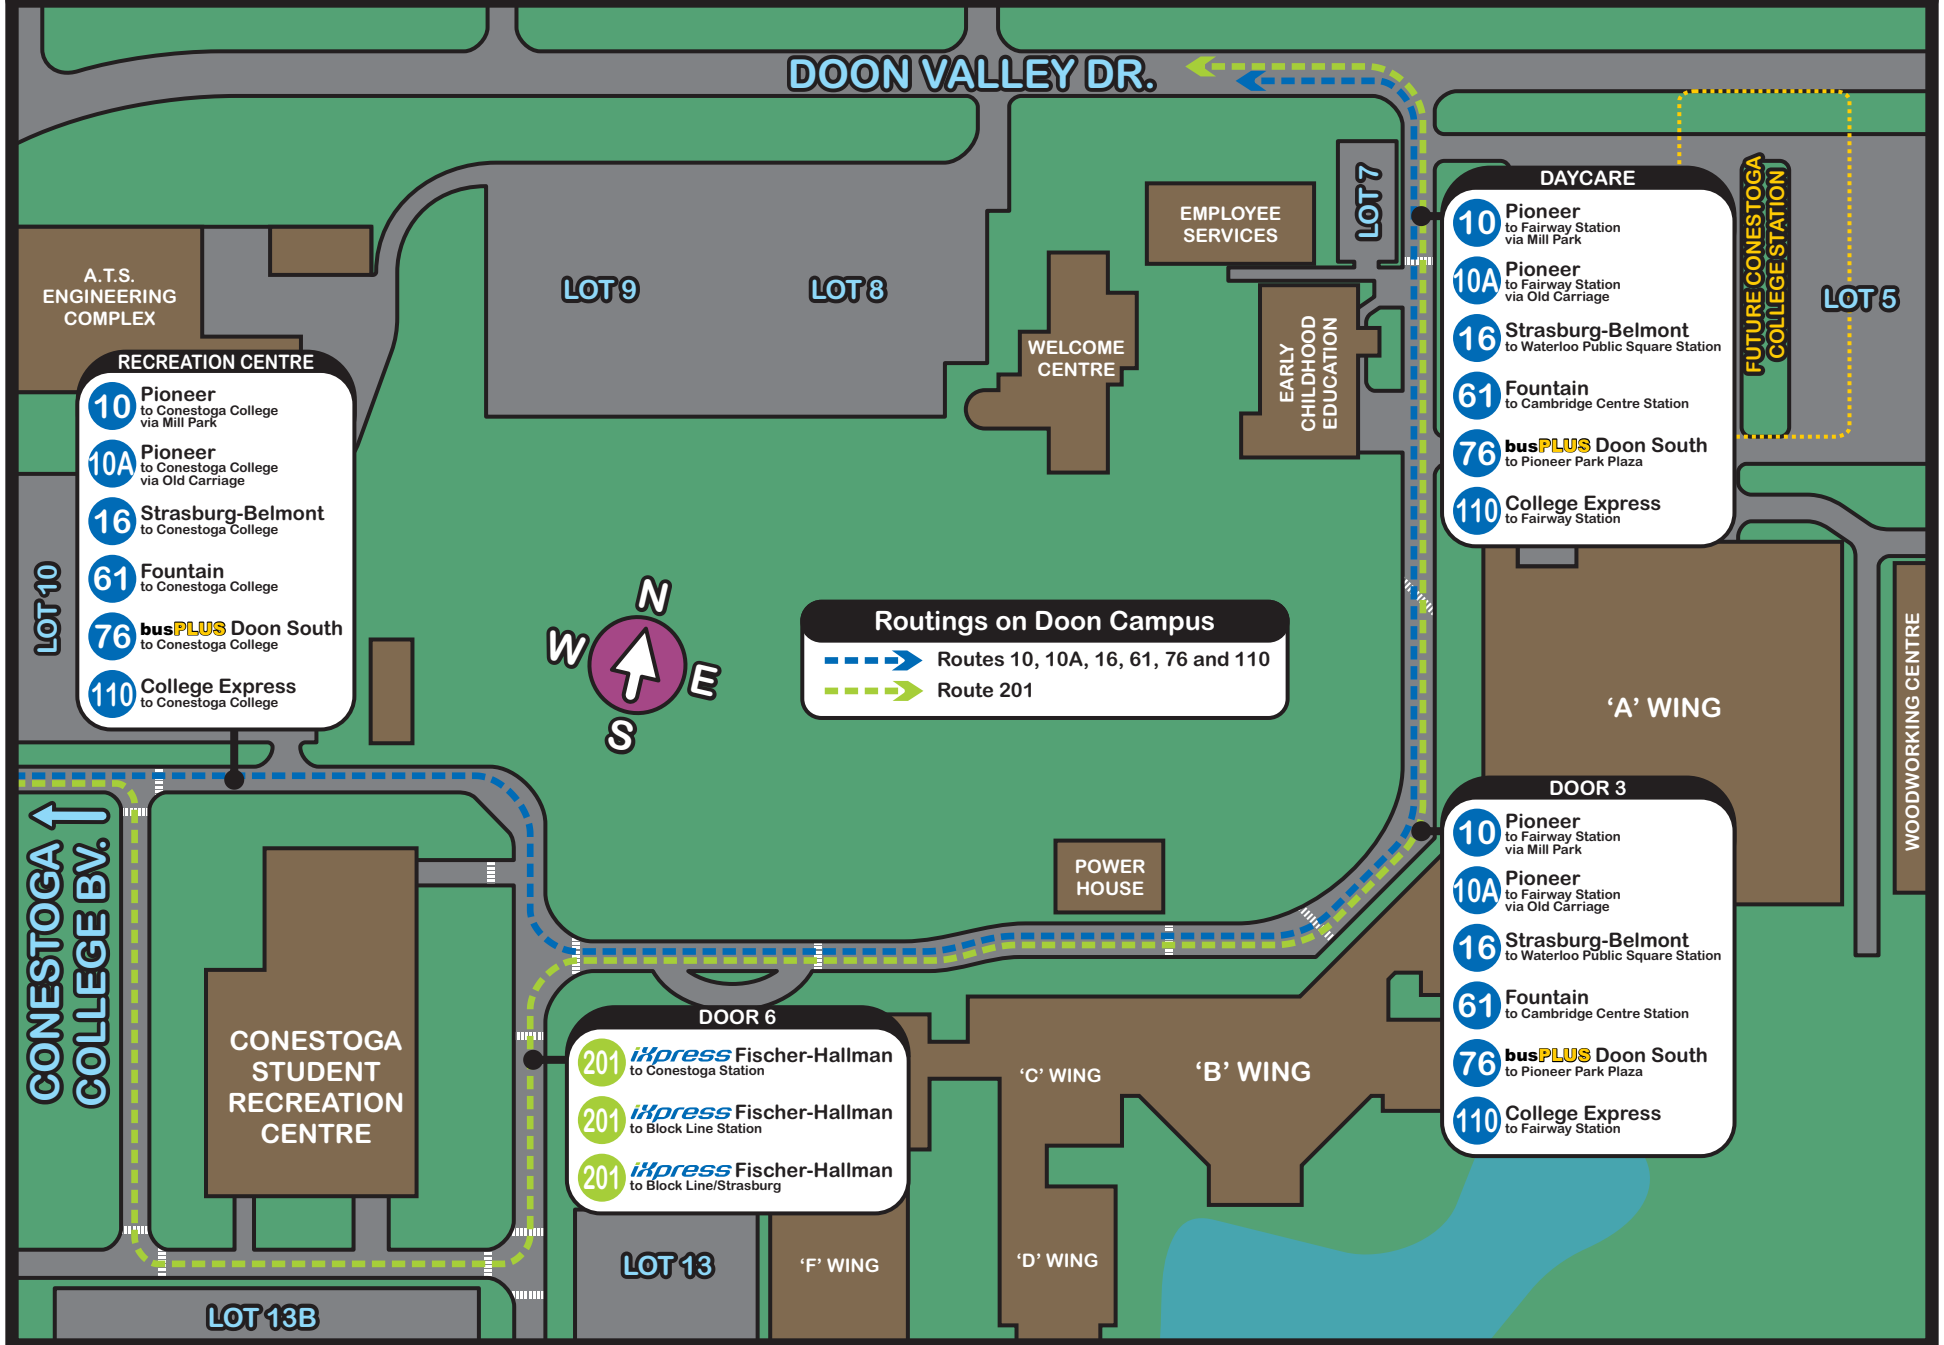

Conestoga College - Doon Campus

- RECREATION CENTRE**
- 10** Pioneer to Conestoga College via Mill Park
 - 10A** Pioneer to Conestoga College via Old Carriage
 - 16** Strasburg-Belmont to Conestoga College
 - 61** Fountain to Conestoga College
 - 76** busPLUS Doon South to Conestoga College
 - 110** College Express to Conestoga College

- DAYCARE**
- 10** Pioneer to Fairway Station via Mill Park
 - 10A** Pioneer to Fairway Station via Old Carriage
 - 16** Strasburg-Belmont to Waterloo Public Square Station
 - 61** Fountain to Cambridge Centre Station
 - 76** busPLUS Doon South to Pioneer Park Plaza
 - 110** College Express to Fairway Station

- Routings on Doon Campus**
- Routes 10, 10A, 16, 61, 76 and 110
 - Route 201

- DOOR 6**
- 201** iXpress Fischer-Hallman to Conestoga Station
 - 201** iXpress Fischer-Hallman to Block Line Station
 - 201** iXpress Fischer-Hallman to Block Line/Strasburg

- DOOR 3**
- 10** Pioneer to Fairway Station via Mill Park
 - 10A** Pioneer to Fairway Station via Old Carriage
 - 16** Strasburg-Belmont to Waterloo Public Square Station
 - 61** Fountain to Cambridge Centre Station
 - 76** busPLUS Doon South to Pioneer Park Plaza
 - 110** College Express to Fairway Station