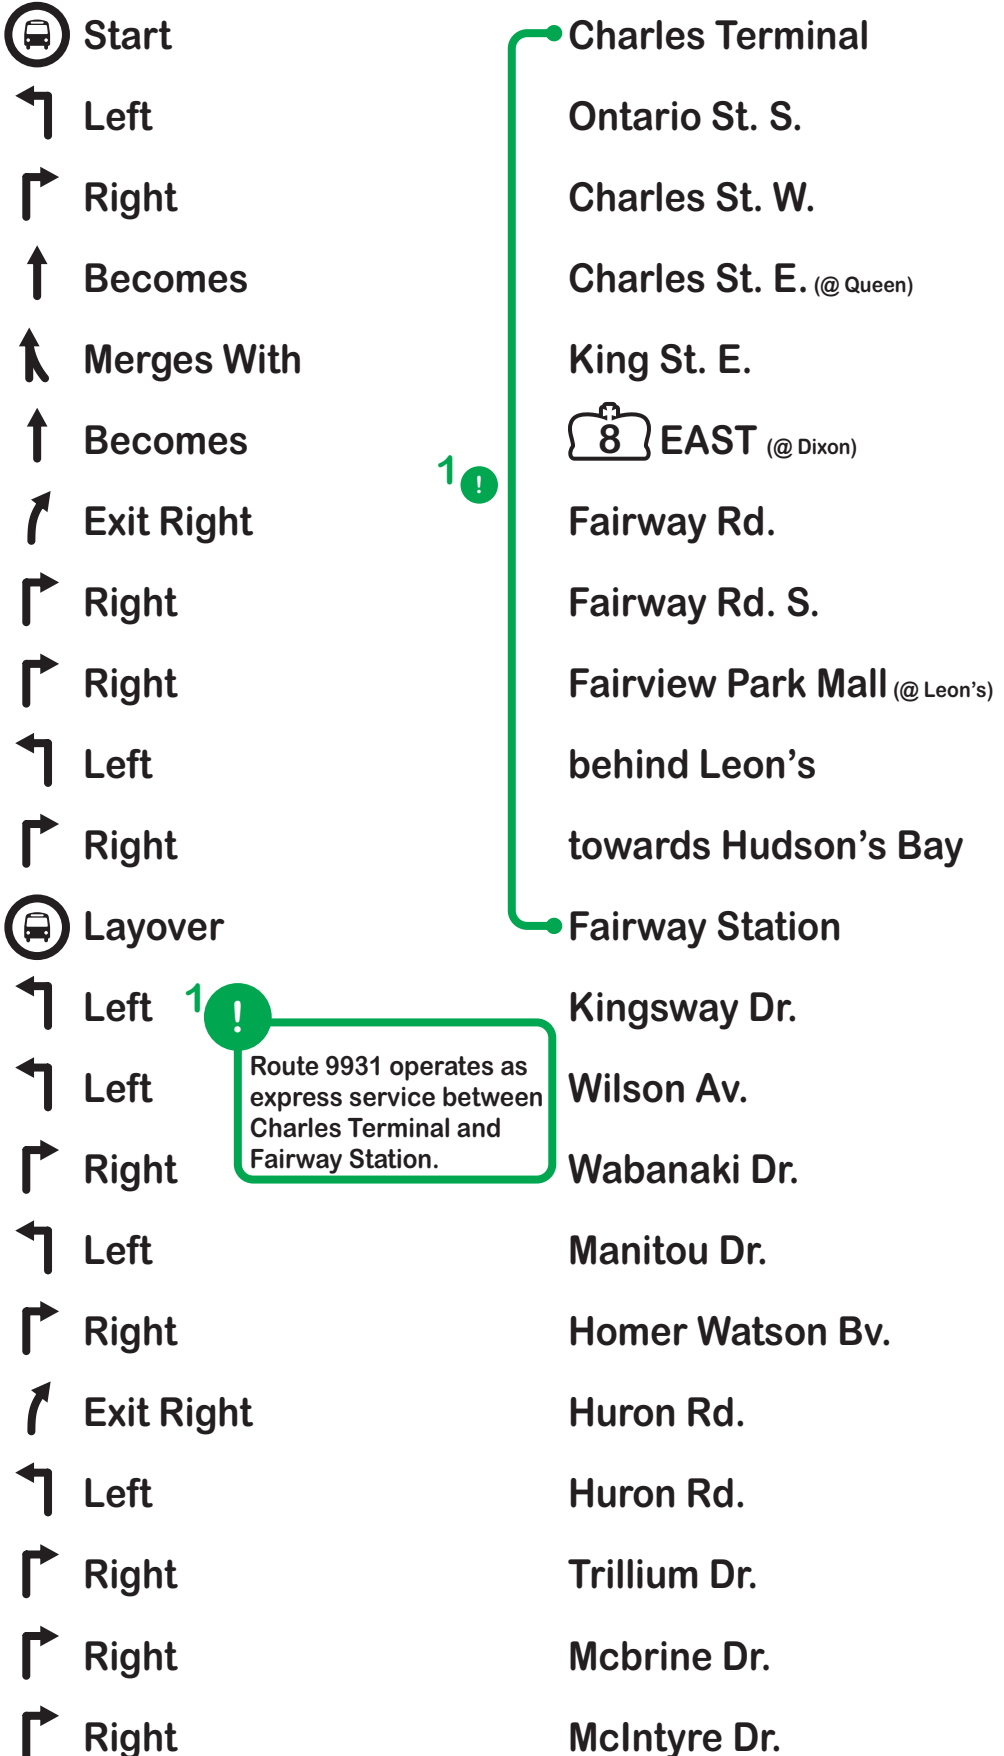

Charles Terminal →

Forest Glen Terminal

Spring 2019

NOTE: Only Regular Routing Described.
Consult Detour Boards For Any Detours.

Page 1 / 2

9931

HURON INDUSTRIAL SPECIAL

Charles Terminal

Forest Glen Terminal

Spring 2019

**NOTE: Only Regular Routing Described.
Consult Detour Boards For Any Detours.**

Page 2 / 2

 Left

Strasburg Rd.

 Left

Forest Glen Plaza

 Right

Forest Glen Terminal

 End

Forest Glen Terminal