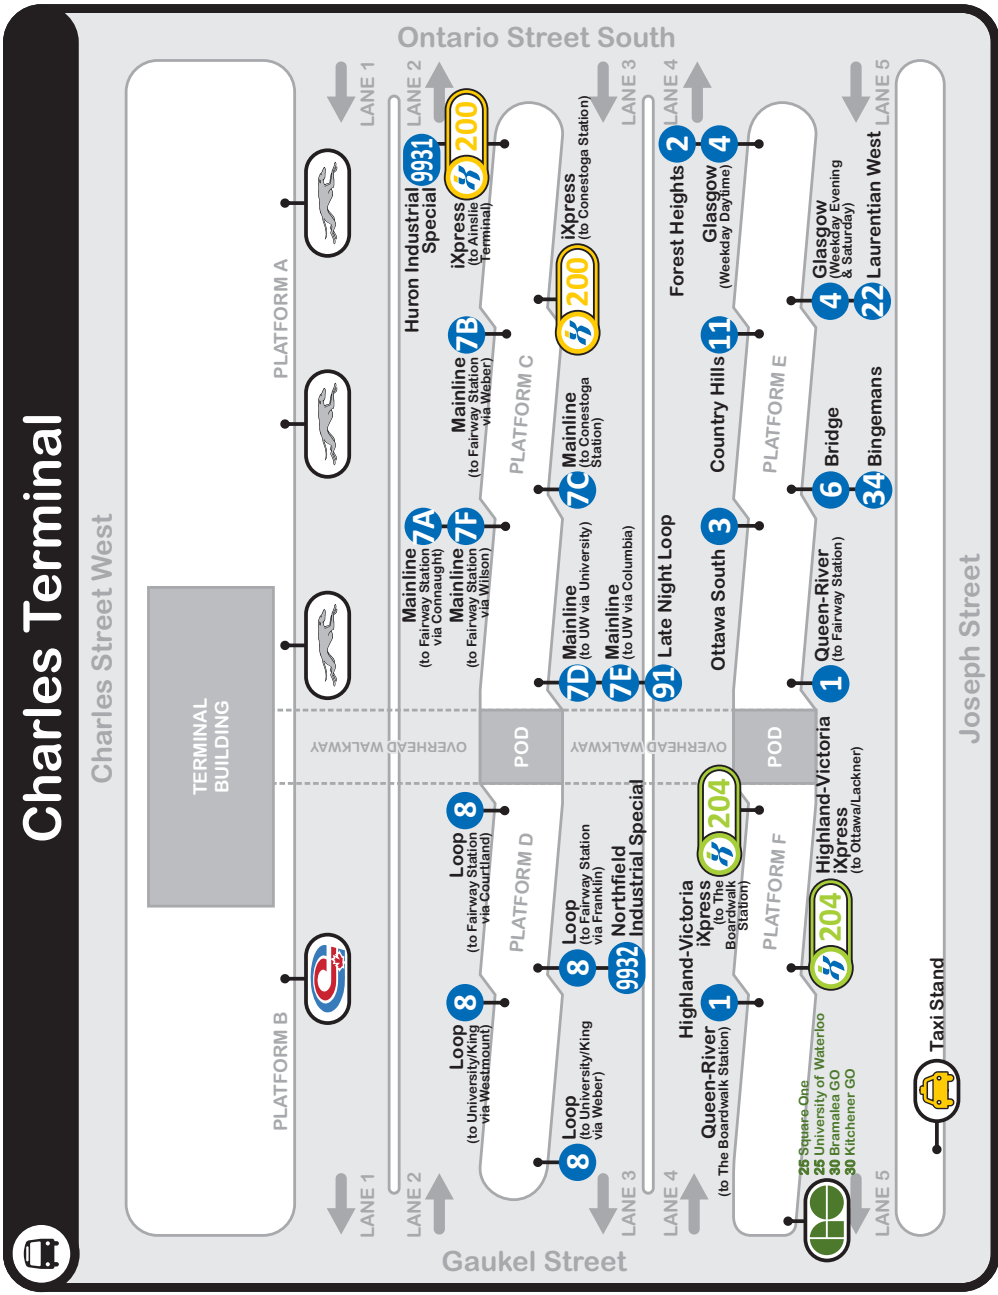

Charles Terminal

Charles Street West

Conestoga Station